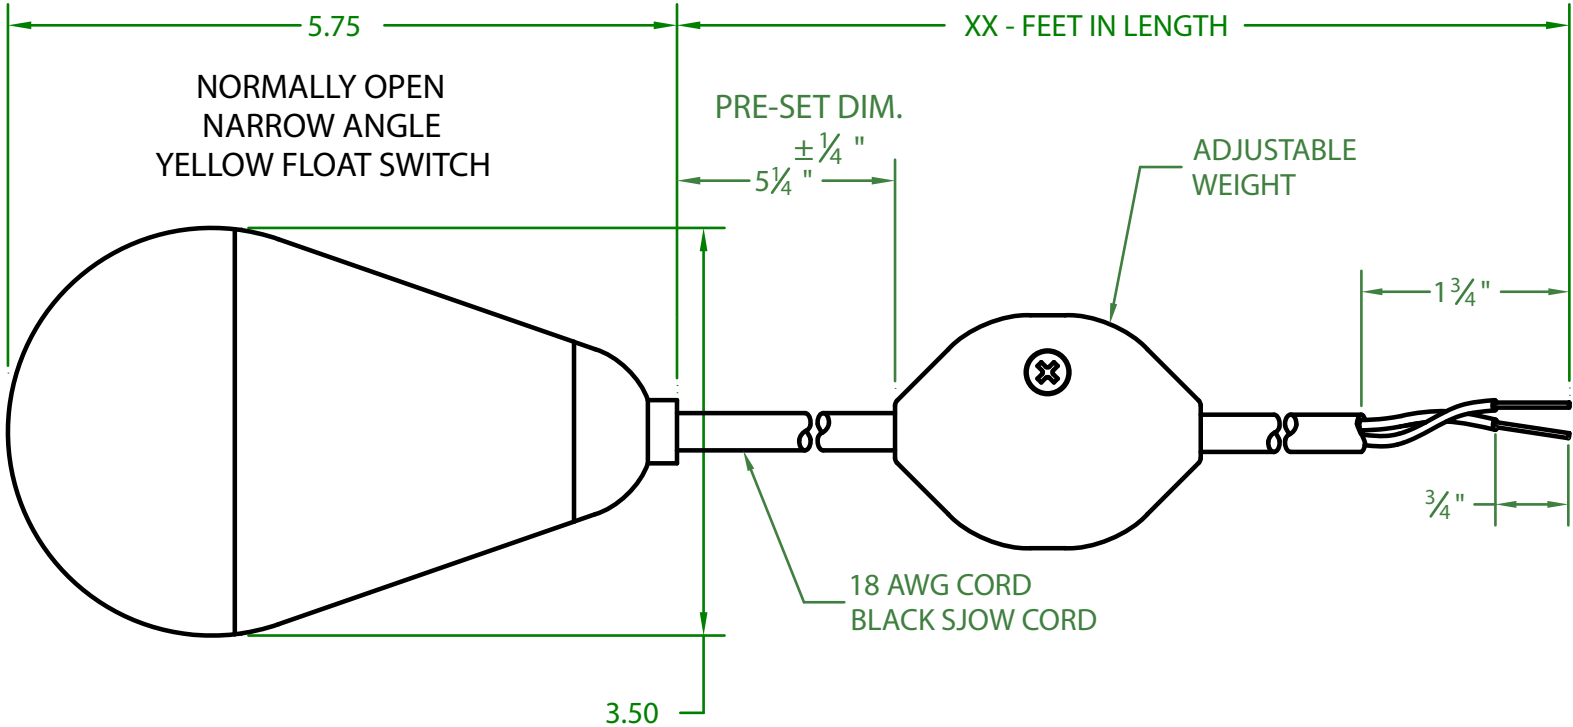

OPERATING ANGLE: CONTACTS CLOSE @ 5° ABOVE HORIZONTAL.
CONTACTS OPEN @ 5° BELOW HORIZONTAL.

ELECTRICAL RATINGS: 10 AMPS @ 120 VAC
5 AMPS @ 240 VAC

FLOAT MATERIAL: A.B.S.

J.J.S. June 15, 2017

Contactors - Relays - Switches

<http://www.mdious.com>